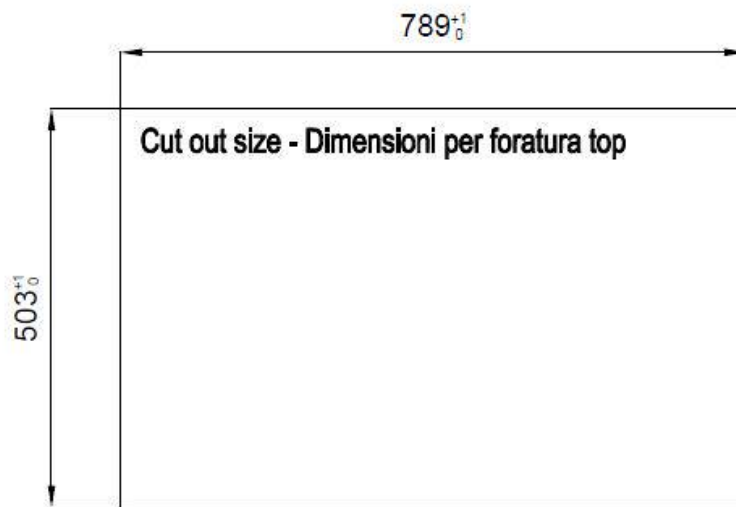

Lavello MILANELLO cod. 1040/05*

FT

FTS

GALLERY