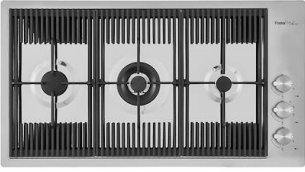

RECOMMENDED PAIRINGS

MILANO 3 BRULEURS
G680 F00