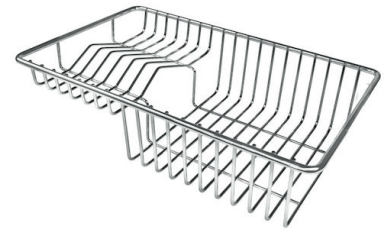

OPTIONAL ACCESSORIES

CUVETTE PERFOREE INOX

A154 F00

* only in combination with the accessory
A644 F04

**CUVETTE PERFOREE POUR EVIERS
RIVA**

A156 F00

**GRILLE POR.ASSIETTES INOX
mm214x379**

A100 C03

* only in combination with the accessory
A644 A01

**GRILLE PORTE-ASSIETTES INOX
25x35**

A100 A54

* only in combination with the accessory
A644 F04

**PLANCHE DE DECOUPE DOUBLE
HDPE**

A644 A01

**PLANCHE DE DECOUPE DOUBLE
IROKO**